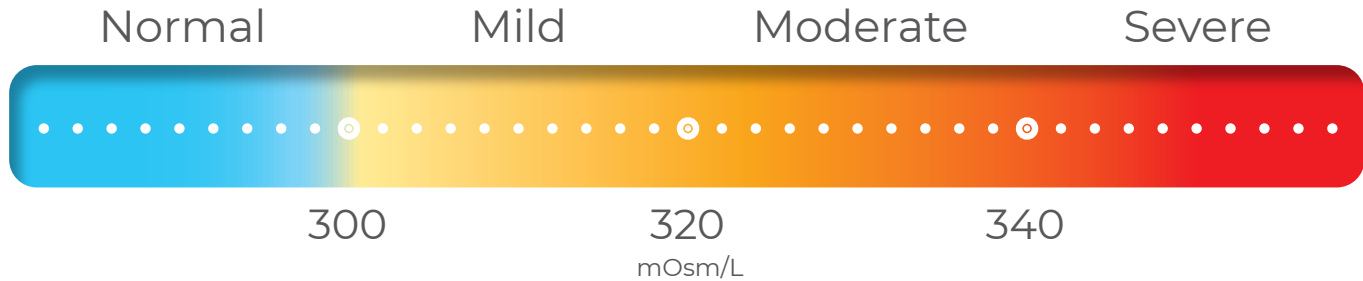

Trukera™ OSMOLARITY SCALE

The Impact of Unhealthy Tear Film on Your Vision

STABLE

A healthy tear film and ocular surface provides clear, stable vision.

UNSTABLE/FLUCTUATING

An unhealthy tear film and ocular surface can lead to unstable, fluctuating vision from blink to blink.